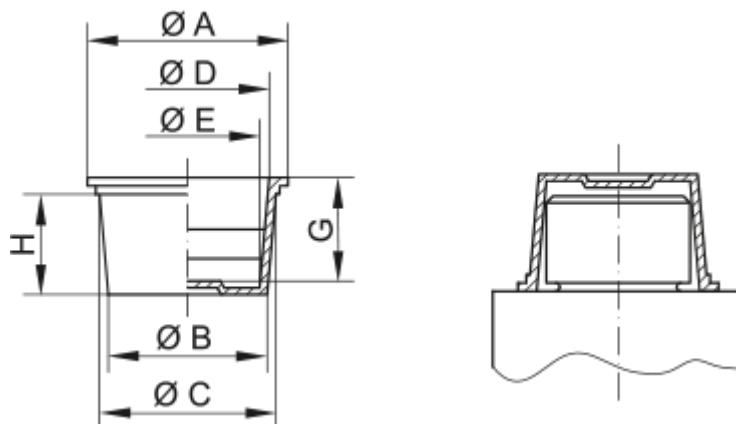

Article number: 59GPN610U291

Description: KLEE Universal plugs GPN 610 U - ( $\varnothing$  38,4-40,7/  $\varnothing$  39,2-36,9)

## Measures

---

A = 45

B = 38.4

C = 40.7

D = 39.2

E = 36.9

G = 13